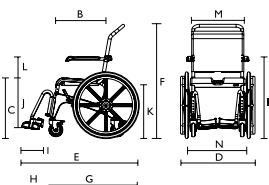

Heel loops are included in the scope of delivery.

Ocean with castors

Ocean with 24" wheels

Ocean XL

Ocean Vip / Dual Vip

Ocean E-Vip