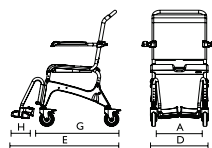

Heel loops are included in the scope of delivery.

Ocean with castors

Ocean with 24" wheels

Ocean XL

Ocean Vip / Dual Vip

Ocean E-Vip