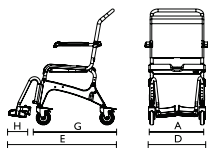

Heel loops are included in the scope of delivery.

Ocean with castors